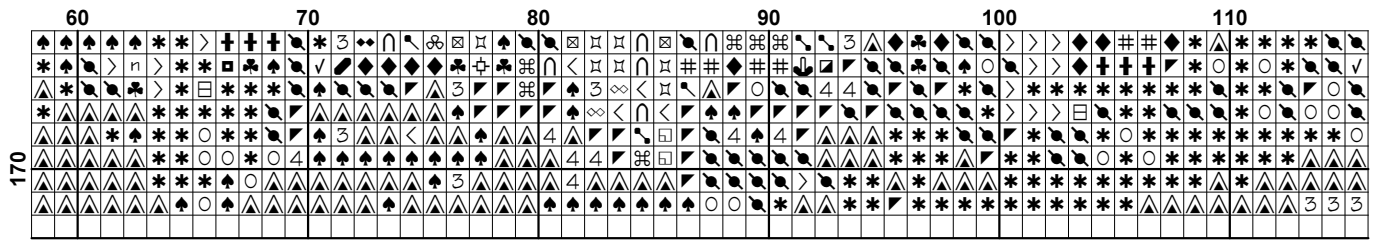

**Pattern Name:** Roses in a Brass Vase  
**Designed By:** www.freecrossstitchonline.com  
**Company:** Free Cross Stitch Online  
**Copyright:** Copyright Free Cross Stitch Online. All rights Reserved.  
**Fabric:** Aida 14, White  
 230w X 171h Stitches  
**Size(s):** 14 Count, 16-3/8w X 12-1/8h in  
 16 Count, 14-3/8w X 10-5/8h in  
 18 Count, 12-3/4w X 9-1/2h in

**Floss Used for Full Stitches:**

Symbol	Strands	Type	Number	Color
	2	DMC	152	Shell Pink-MD LT
	2	DMC	223	Shell Pink-LT
	2	DMC	224	Shell Pink-VY LT
	2	DMC	300	Mahogany-VY DK
	2	DMC	301	Mahogany-MD
	2	DMC	310	Black
	2	DMC	347	Salmon-VY DK
	2	DMC	355	Terra Cotta-DK
	2	DMC	370	Mustard-MD
	2	DMC	372	Mustard-LT
	2	DMC	445	Lemon-LT
	2	DMC	452	Shell Gray-MD
	2	DMC	469	Avocado Green
	2	DMC	471	Avocado Green-VY LT
	2	DMC	498	Christmas Red-DK
	2	DMC	523	Fern Green-LT
	2	DMC	535	Ash Gray-VY LT
	2	DMC	610	Drab Brown-DK
	2	DMC	612	Drab Brown-LT
	2	DMC	640	Beige Gray-VY DK
	2	DMC	645	Beaver Gray-VY DK
	2	DMC	677	Old Gold-VY LT
	2	DMC	728	Topaz
	2	DMC	729	Old Gold-MD
	2	DMC	730	Olive Green-VY DK
	2	DMC	732	Olive Green
	2	DMC	738	Tan-VY LT
	2	DMC	760	Salmon
	2	DMC	782	Topaz-DK
	2	DMC	783	Topaz-MD
	2	DMC	801	Coffee Brown-DK
	2	DMC	814	Garnet-DK
	2	DMC	822	Beige Gray-LT
	2	DMC	833	Golden Olive-LT
	2	DMC	834	Golden Olive-VY LT
	2	DMC	842	Beige Brown-VY LT
	2	DMC	869	Hazelnut Brown-VY DK
	2	DMC	918	Red Copper-DK
	2	DMC	934	Black Avocado Green
	2	DMC	936	Avocado Green-VY DK
	2	DMC	938	Coffee Brown-UL DK
	2	DMC	3012	Khaki Green-MD
	2	DMC	3021	Brown Gray-VY DK
	2	DMC	3022	Brown Gray-MD
	2	DMC	3023	Brown Gray-LT
	2	DMC	3031	Mocha Brown-VY DK