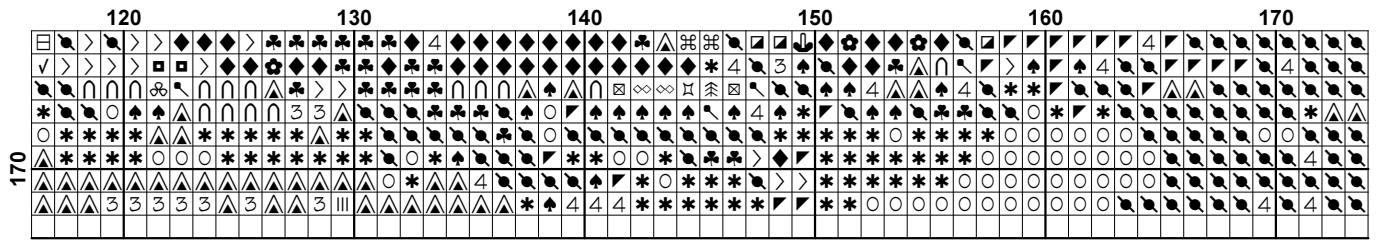

**Pattern Name:** Roses in a Brass Vase  
**Designed By:** www.freecrossstitchonline.com  
**Company:** Free Cross Stitch Online  
**Copyright:** Copyright Free Cross Stitch Online. All rights Reserved.  
**Fabric:** Aida 14, White  
 230w X 171h Stitches  
**Size(s):** 14 Count, 16-3/8w X 12-1/8h in  
 16 Count, 14-3/8w X 10-5/8h in  
 18 Count, 12-3/4w X 9-1/2h in

**Floss Used for Full Stitches:**

Symbol	Strands	Type	Number	Color
	2	DMC	152	Shell Pink-MD LT
	2	DMC	223	Shell Pink-LT
	2	DMC	224	Shell Pink-VY LT
	2	DMC	300	Mahogany-VY DK
	2	DMC	301	Mahogany-MD
	2	DMC	310	Black
	2	DMC	347	Salmon-VY DK
	2	DMC	355	Terra Cotta-DK
	2	DMC	370	Mustard-MD
	2	DMC	372	Mustard-LT
	2	DMC	445	Lemon-LT
	2	DMC	452	Shell Gray-MD
	2	DMC	469	Avocado Green
	2	DMC	471	Avocado Green-VY LT
	2	DMC	498	Christmas Red-DK
	2	DMC	523	Fern Green-LT
	2	DMC	535	Ash Gray-VY LT
	2	DMC	610	Drab Brown-DK
	2	DMC	612	Drab Brown-LT
	2	DMC	640	Beige Gray-VY DK
	2	DMC	645	Beaver Gray-VY DK
	2	DMC	677	Old Gold-VY LT
	2	DMC	728	Topaz
	2	DMC	729	Old Gold-MD
	2	DMC	730	Olive Green-VY DK
	2	DMC	732	Olive Green
	2	DMC	738	Tan-VY LT
	2	DMC	760	Salmon
	2	DMC	782	Topaz-DK
	2	DMC	783	Topaz-MD
	2	DMC	801	Coffee Brown-DK
	2	DMC	814	Garnet-DK
	2	DMC	822	Beige Gray-LT
	2	DMC	833	Golden Olive-LT
	2	DMC	834	Golden Olive-VY LT
	2	DMC	842	Beige Brown-VY LT
	2	DMC	869	Hazelnut Brown-VY DK
	2	DMC	918	Red Copper-DK
	2	DMC	934	Black Avocado Green
	2	DMC	936	Avocado Green-VY DK
	2	DMC	938	Coffee Brown-UL DK
	2	DMC	3012	Khaki Green-MD
	2	DMC	3021	Brown Gray-VY DK
	2	DMC	3022	Brown Gray-MD
	2	DMC	3023	Brown Gray-LT
	2	DMC	3031	Mocha Brown-VY DK