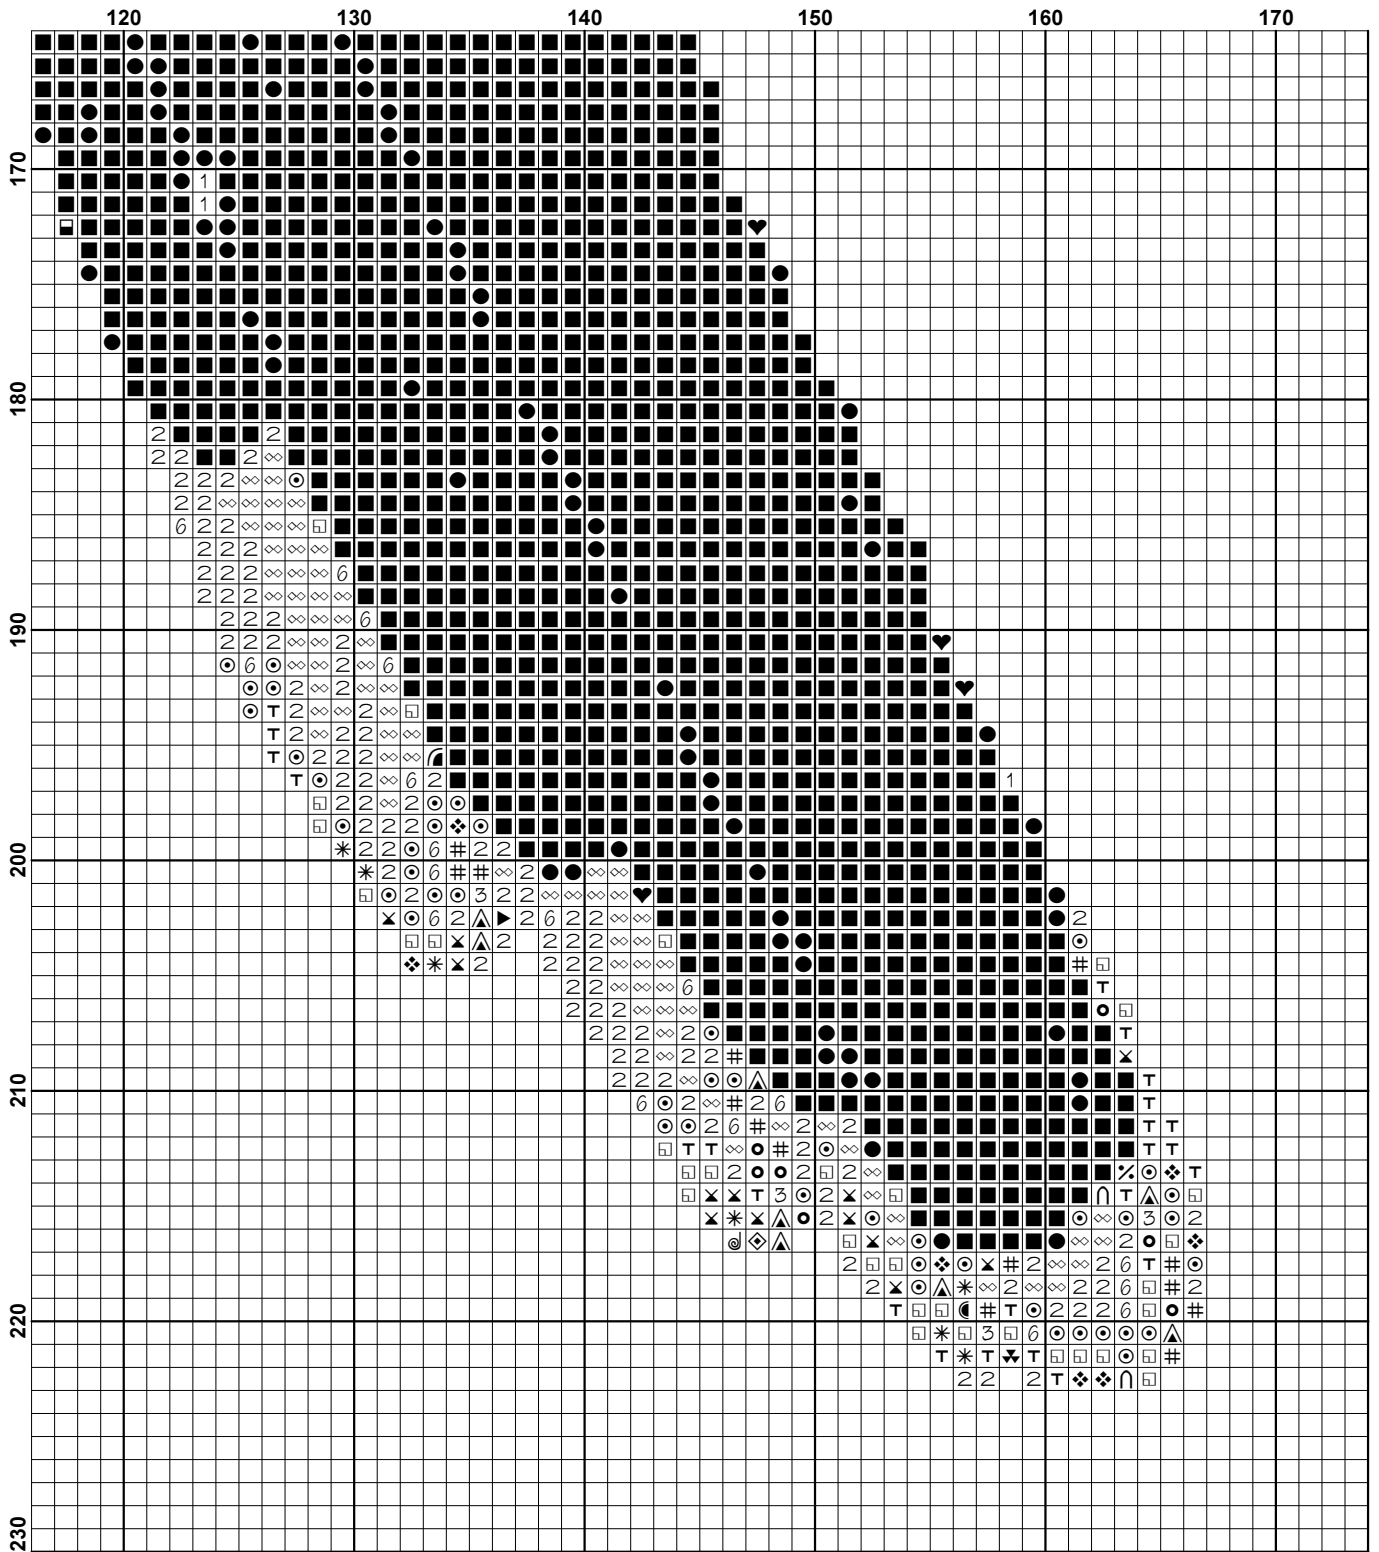

Also see our other website www.christiancrossstitch.com

Pattern Name: Great Spotted Cuckoo
Designed By: by John Gould
Company: Free Cross Stitch Online
Copyright: Copyright Free Cross Stitch Online. All rights Reserved.
Fabric: Aida 14, White
 160w X 217h Stitches
Size(s): 14 Count, 11-3/8w X 15-1/2h in
 16 Count, 10w X 13-1/2h in
 18 Count, 8-7/8w X 12h in

Floss Used for Full Stitches:

Symbol	Strands	Type	Number	Color
	2	DMC	300	Mahogany-VY DK
	2	DMC	310	Black
	2	DMC	370	Mustard-MD
	2	DMC	371	Mustard
	2	DMC	372	Mustard-LT
	2	DMC	420	Hazelnut Brown-DK
	2	DMC	434	Brown-LT
	2	DMC	469	Avocado Green
	2	DMC	470	Avocado Green-LT
	2	DMC	471	Avocado Green-VY LT
	2	DMC	472	Avocado Green-UL LT
	2	DMC	581	Moss Green
	2	DMC	640	Beige Gray-VY DK
	2	DMC	644	Beige Gray-MD
	2	DMC	645	Beaver Gray-VY DK
	2	DMC	647	Beaver Gray-MD
	2	DMC	648	Beaver Gray-LT
	2	DMC	677	Old Gold-VY LT
	2	DMC	728	Topaz
	2	DMC	729	Old Gold-MD
	2	DMC	730	Olive Green-VY DK
	2	DMC	732	Olive Green
	2	DMC	733	Olive Green-MD
	2	DMC	734	Olive Green-LT
	2	DMC	744	Yellow-Pale
	2	DMC	780	Topaz-UL VY DK
	2	DMC	801	Coffee Brown-DK
	2	DMC	832	Golden Olive
	2	DMC	833	Golden Olive-LT
	2	DMC	834	Golden Olive-VY LT
	2	DMC	844	Beaver Brown-UL DK
	2	DMC	936	Avocado Green-VY DK
	2	DMC	938	Coffee Brown-UL DK
	2	DMC	951	Tawny-LT
	2	DMC	975	Golden Brown-DK
	2	DMC	3012	Khaki Green-MD
	2	DMC	3031	Mocha Brown-VY DK
	2	DMC	3072	Beaver Gray-VY LT
	2	DMC	3346	Hunter Green
	2	DMC	3348	Yellow Green-LT
	2	DMC	3371	Black Brown
	2	DMC	3770	Tawny-VY LT
	2	DMC	3787	Brown Gray-DK
	2	DMC	3799	Pewter Gray-VY DK
	2	DMC	3821	Straw
	2	DMC	3822	Straw-LT

Copyright Free Cross Stitch Online. All rights Reserved.

Symbol	Strands	Type	Number	Color
 ↺	2	DMC	3828	Hazelnut Brown
 7	2	DMC	3852	Straw-VY DK
 +	2	DMC	3862	Mocha Beige-DK
 ∞	2	DMC	3865	Winter White

Notes: