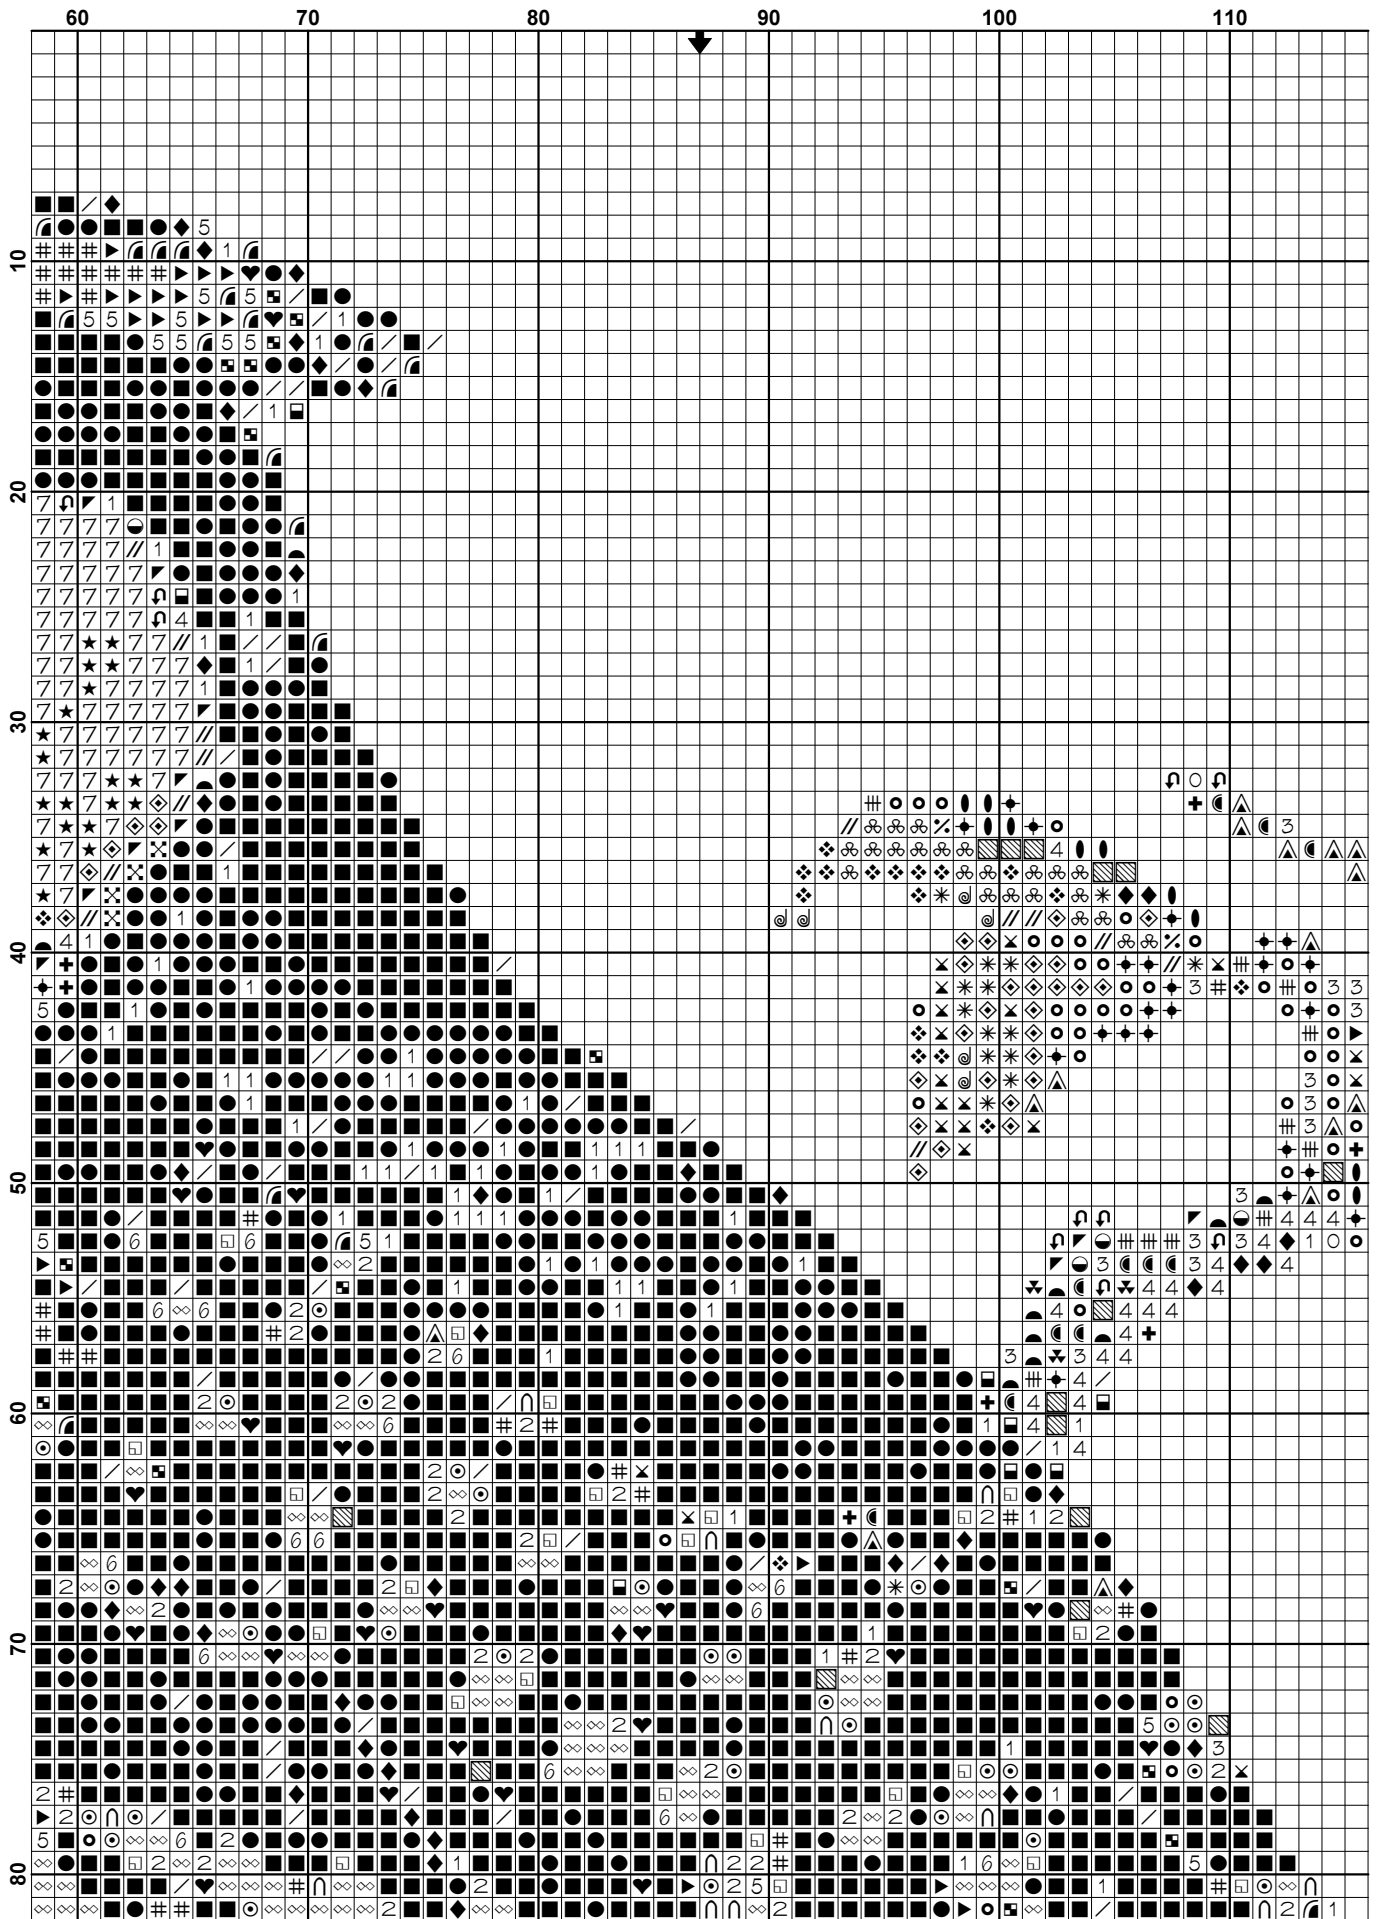

Great Spotted Cuckoo

www.freecrossstitchonline.com

This pattern is offered totally free from Free Cross Stitch Online. We offer one new free pattern on our website every Friday. Please see www.freecrossstitchonline.com

Also see our other website www.christiancrossstitch.com

Pattern Name: Great Spotted Cuckoo
Designed By: by John Gould
Company: Free Cross Stitch Online
Copyright: Copyright Free Cross Stitch Online. All rights Reserved.
Fabric: Aida 14, White
 160w X 217h Stitches
Size(s): 14 Count, 11-3/8w X 15-1/2h in
 16 Count, 10w X 13-1/2h in
 18 Count, 8-7/8w X 12h in

Floss Used for Full Stitches:

Symbol	Strands	Type	Number	Color
	2	DMC	300	Mahogany-VY DK
	2	DMC	310	Black
	2	DMC	370	Mustard-MD
	2	DMC	371	Mustard
	2	DMC	372	Mustard-LT
	2	DMC	420	Hazelnut Brown-DK
	2	DMC	434	Brown-LT
	2	DMC	469	Avocado Green
	2	DMC	470	Avocado Green-LT
	2	DMC	471	Avocado Green-VY LT
	2	DMC	472	Avocado Green-UL LT
	2	DMC	581	Moss Green
	2	DMC	640	Beige Gray-VY DK
	2	DMC	644	Beige Gray-MD
	2	DMC	645	Beaver Gray-VY DK
	2	DMC	647	Beaver Gray-MD
	2	DMC	648	Beaver Gray-LT
	2	DMC	677	Old Gold-VY LT
	2	DMC	728	Topaz
	2	DMC	729	Old Gold-MD
	2	DMC	730	Olive Green-VY DK
	2	DMC	732	Olive Green
	2	DMC	733	Olive Green-MD
	2	DMC	734	Olive Green-LT
	2	DMC	744	Yellow-Pale
	2	DMC	780	Topaz-UL VY DK
	2	DMC	801	Coffee Brown-DK
	2	DMC	832	Golden Olive
	2	DMC	833	Golden Olive-LT
	2	DMC	834	Golden Olive-VY LT
	2	DMC	844	Beaver Brown-UL DK
	2	DMC	936	Avocado Green-VY DK
	2	DMC	938	Coffee Brown-UL DK
	2	DMC	951	Tawny-LT
	2	DMC	975	Golden Brown-DK
	2	DMC	3012	Khaki Green-MD
	2	DMC	3031	Mocha Brown-VY DK
	2	DMC	3072	Beaver Gray-VY LT
	2	DMC	3346	Hunter Green
	2	DMC	3348	Yellow Green-LT
	2	DMC	3371	Black Brown
	2	DMC	3770	Tawny-VY LT
	2	DMC	3787	Brown Gray-DK
	2	DMC	3799	Pewter Gray-VY DK
	2	DMC	3821	Straw
	2	DMC	3822	Straw-LT