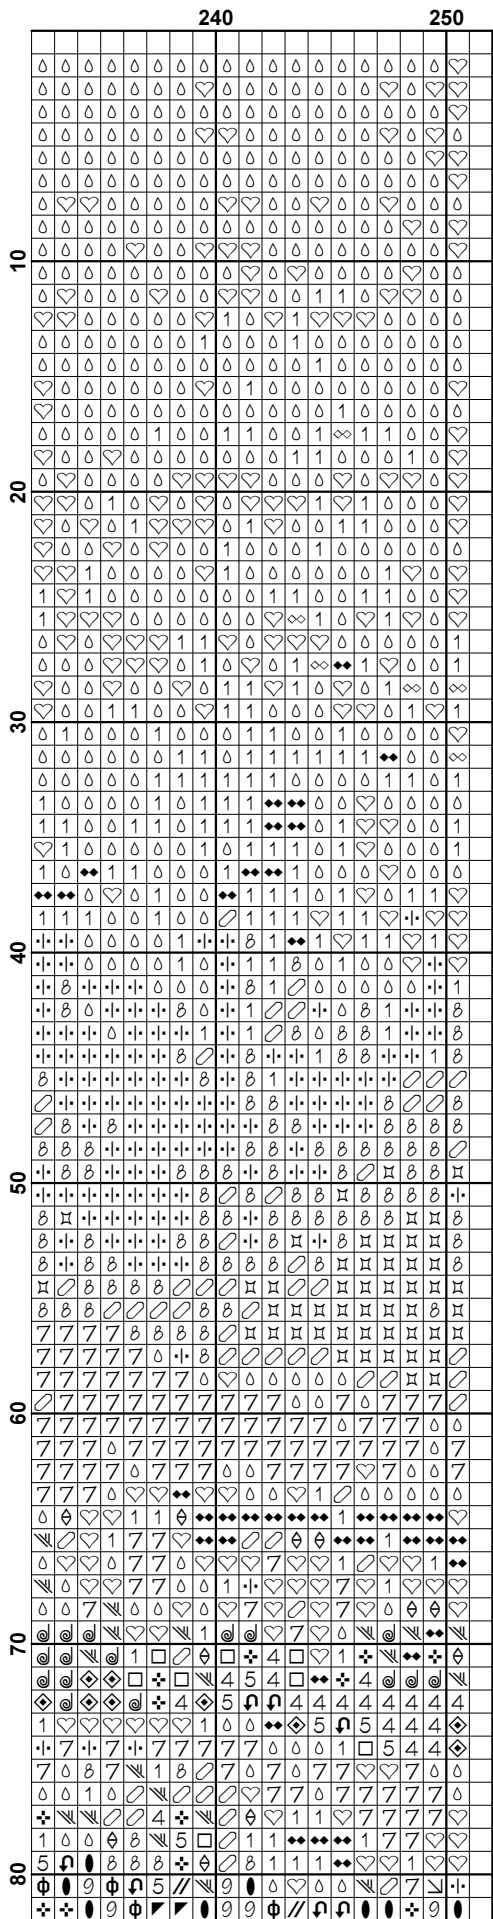

Winter Morning in the Country

www.freecrossstitchonline.com

This pattern is offered totally free from Free Cross Stitch Online. We offer one new free pattern on our website every Friday. Please see www.freecrossstitchonline.com

Also see our other website www.christiancrossstitch.com

Pattern Name: Winter Morning in the Country
Designed By: by Currier and Ives
Company: Free Cross Stitch Online
Copyright: Copyright Free Cross Stitch Online. All rights Reserved.
Fabric: Aida 14, White
 250w X 160h Stitches
Size(s): 14 Count, 17-3/4w X 11-3/8h in
 16 Count, 15-5/8w X 10h in
 18 Count, 13-7/8w X 8-7/8h in

Floss Used for Full Stitches:

Symbol	Strands	Type	Number	Color
	2	DMC	301	Mahogany-MD
	2	DMC	310	Black
	2	DMC	356	Terra Cotta-MD
	2	DMC	402	Mahogany-VY LT
	2	DMC	413	Pewter Gray-DK
	2	DMC	414	Steel Gray-DK
	2	DMC	434	Brown-LT
	2	DMC	435	Brown-VY LT
	2	DMC	436	Tan
	2	DMC	451	Shell Gray-DK
	2	DMC	452	Shell Gray-MD
	2	DMC	453	Shell Gray-LT
	2	DMC	522	Fern Green
	2	DMC	524	Fern Green-VY LT
	2	DMC	543	Beige Brown-UL VY LT
	2	DMC	610	Drab Brown-DK
	2	DMC	645	Beaver Gray-VY DK
	2	DMC	646	Beaver Gray-DK
	2	DMC	647	Beaver Gray-MD
	2	DMC	648	Beaver Gray-LT
	2	DMC	712	Cream
	2	DMC	762	Pearl Gray-VY LT
	2	DMC	814	Garnet-DK
	2	DMC	819	Baby Pink-LT
	2	DMC	842	Beige Brown-VY LT
	2	DMC	844	Beaver Brown-UL DK
	2	DMC	898	Coffee Brown-VY DK
	2	DMC	938	Coffee Brown-UL DK
	2	DMC	948	Peach-VY LT
	2	DMC	951	Tawny-LT
	2	DMC	975	Golden Brown-DK
	2	DMC	3024	Brown Gray-VY LT
	2	DMC	3031	Mocha Brown-VY DK
	2	DMC	3033	Mocha Brown-VY LT
	2	DMC	3041	Antique Violet-MD
	2	DMC	3042	Antique Violet-LT
	2	DMC	3064	Desert Sand
	2	DMC	3072	Beaver Gray-VY LT
	2	DMC	3371	Black Brown
	2	DMC	3776	Mahogany-LT
	2	DMC	3787	Brown Gray-DK
	2	DMC	3799	Pewter Gray-VY DK
	2	DMC	3857	Rosewood-DK
	2	DMC	3858	Rosewood-MD
	2	DMC	3860	Cocoa
	2	DMC	3861	Cocoa-LT